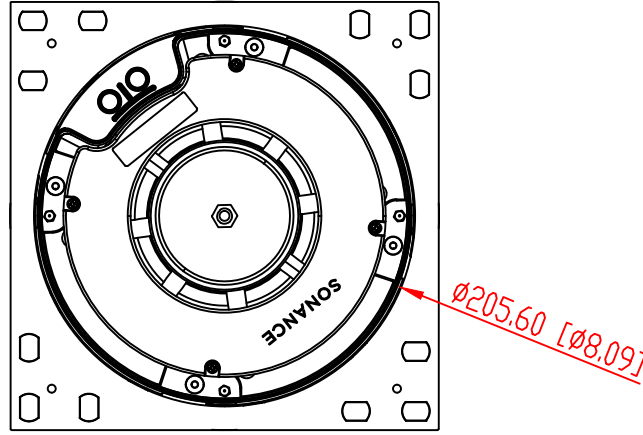

FRONT

BACK / MINIMUM CUTOUT

MOUNTING DEPTH

MICRO TRIM GRILLE

TRIMLESS GRILLE

ISOMETRIC

VX60R WITH SQUARE ADAPTOR SPEAKER

REV.

DRAWN - PART NUMBER

DRAWN BY: Roy

SCALE: 1:1

RELEASED DIM.

SHEET: 01

991 Calle Amanecer
 San Clemente, California 92673 USA
 949-492-7777
 www.sonance.com

SONANCE