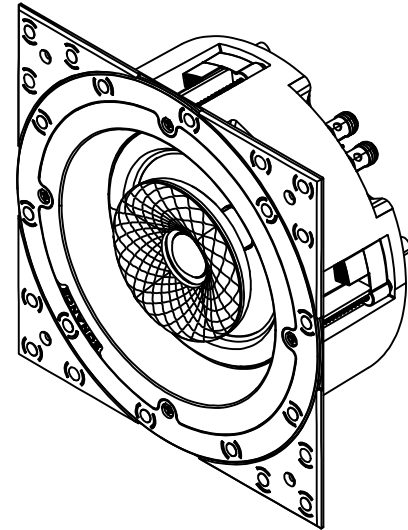

FRONT

BACK / MINIMUM CUTOUT

MOUNTING DEPTH

MICRO TRIM GRILLE

TRIMLESS GRILLE

ISOMETRIC

VX60R WITH SQUARE ADAPTOR SPEAKER

REV.

DRAWN - PART NUMBER

DRAWN BY: Roy

SCALE: 1:1

RELEASED DIM.

SHEET: 01

991 Calle Amanecer
 San Clemente, California 92673 USA
 949-492-7777
 www.sonance.com

SONANCE