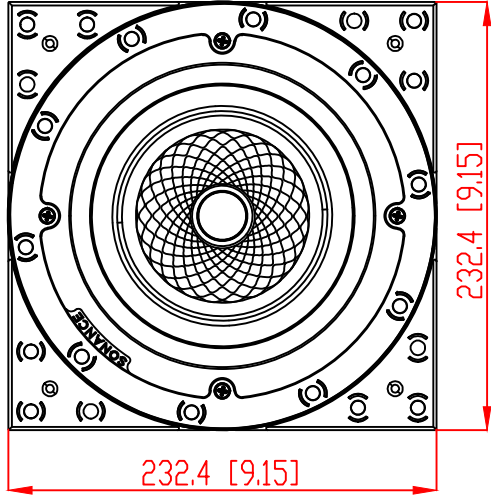

FRONT

BACK / MINIMUM CUTOUT

MOUNTING DEPTH

MICRO TRIM GRILLE

TRIMLESS GRILLE

ISOMETRIC

VX60R WITH SQUARE ADAPTOR SPEAKER

REV.

DRAWN - PART NUMBER

DRAWN BY: Roy

SCALE: 1:1

RELEASED DIM.

SHEET: 01

991 Calle Amanecer
 San Clemente, California 92673 USA
 949-492-7777
 www.sonance.com

SONANCE