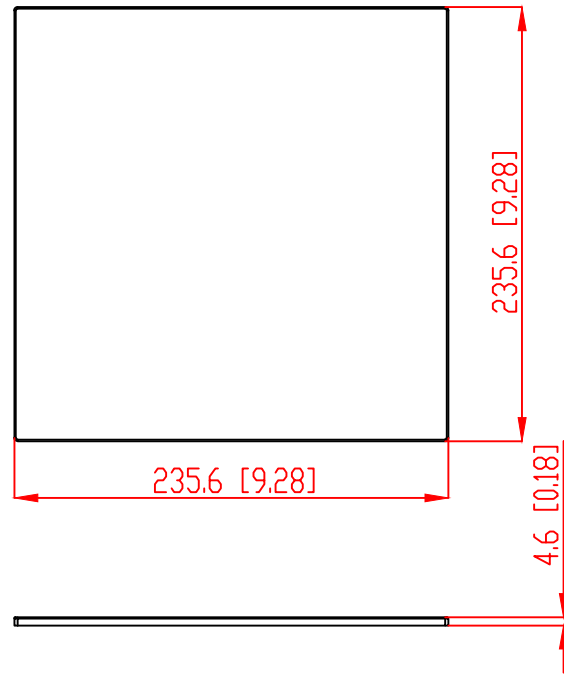

FRONT

BACK / MINIMUM CUTOUT

MOUNTING DEPTH

MICRO TRIM GRILLE

TRIMLESS GRILLE

ISOMETRIC

VX60R WITH SQUARE ADAPTOR SPEAKER

REV.

DRAWN - PART NUMBER

DRAWN BY: Roy

SCALE: 1:1

RELEASED DIM.

SHEET: 01

991 Calle Amanecer
 San Clemente, California 92673 USA
 949-492-7777
 www.sonance.com

SONANCE