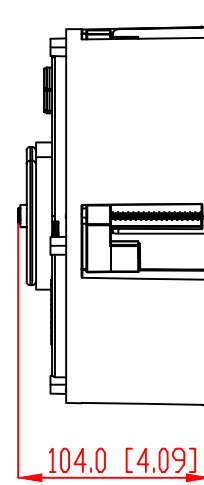

FRONT

BACK / MINIMUM CUTOUT

MOUNTING DEPTH

MICRO TRIM GRILLE

TRIMLESS GRILLE

ISOMETRIC

VX60R WITH SQUARE ADAPTOR SPEAKER

REV.

DRAWN - PART NUMBER

DRAWN BY: Roy

SCALE: 1:1

RELEASED DIM.

SHEET: 01

991 Calle Amanecer
 San Clemente, California 92673 USA
 949-492-7777
 www.sonance.com

SONANCE