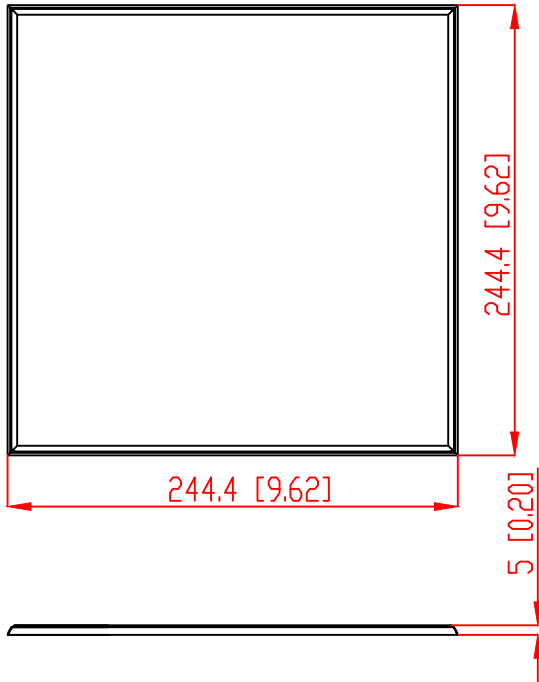

FRONT

BACK / MINIMUM CUTOUT

MOUNTING DEPTH

MICRO TRIM GRILLE

TRIMLESS GRILLE

ISOMETRIC

VX60R WITH SQUARE ADAPTOR SPEAKER

REV.

DRAWN - PART NUMBER

DRAWN BY: Roy

SCALE: 1:1

RELEASED DIM.

SHEET: 01

991 Calle Amanecer
 San Clemente, California 92673 USA
 949-492-7777
 www.sonance.com

SONANCE